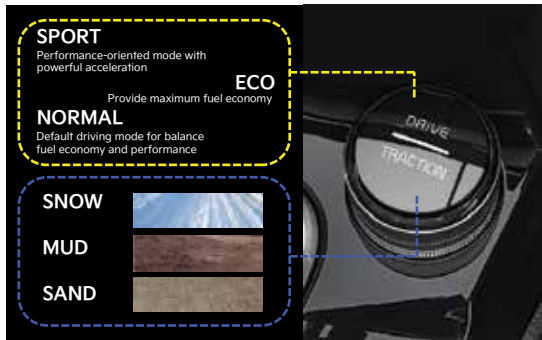

# SELTOS CRDi

DESCRIPTION		1.5L CRDi
<b>Power train</b>		
Type	U2, 1.5L e-VGT - CRDi	
Displacement (cc)	1,493	
Maximum Power (PS/rpm)	115/4,000	
Maximum Torque (Nm/rpm)	250/1,500-2,750	
Transmission	6 speed AT	
<b>STEERING SYSTEM</b>		
Type	Rack & Pinion	
Power Steering	Electric Power Steering	
<b>BRAKE</b>		
Type	Ventilated Disc with ABS	
	Front	Disc
	Rear	Disc
<b>DIMENSION</b>		
Length/Width/Height (mm)	4,315/1,800/1,645	
Wheel base (mm)	2,610	
Front/Rear Tread (mm)	1,560/1,583	
Turning Radius (mm)	5,300	
Wheel, tire	215/60 R17	
Fuel tank capacity (L)	55	
<b>SUSPENSION</b>		
Front	Mc Pherson Strut	
Rear	Coupled Torsion Beam Axle	
<b>EXTERIOR</b>		
Door Handle	Body Color	
Sun Roof	Sunroof, power sliding & Tilting	
Window beltline	Chrome coating	
Radiator Grill	Diamond pattern Chrome Coating	
Rear Spoiler	Integrated with high mounted stop lamp	
Outside Mirror	Body color w/ Electric mirror, Heated and Power Folding	
Head Lamp	Auto light, Full LED	
Day Time Running Light	KIA Signature LED with positioning lamp	
Fog Lamp	"Ice Cube" LED	
Rear combination lamp	LED	
Rear Back Door Glass	with defogger timer and wiper	
<b>INTERIOR</b>		
Steering Wheel	Leather, 3 Spoke Sport with Tilt, Telescopic & Audio control	
Power window	Auto up & down with safety (Driver)	
Front Console	with two cup holder	
Meter Cluster	Supervision with 7" LCD driver information	
Inner door handle	Satin Chrome	
Front Seat	Sliding, reclining, height adjuster	
Rear Seat	Reclining with arm rest and cup holder	
Seat Material	Artificial Leather	
Power supply	Wireless Charging, USB slot and outlet DC 12V	
<b>SAFETY &amp; SECURITY</b>		
Body structure	Advanced High Strength Steel & Press Hot Stamping	
Airbag	Six Airbag (Driver, passenger, side and curtain)	
Keyless Entry	Smart key with start/stop button	
Front Safety Belt	3 Point ELR	
Rear Safety Belt	3 Point ELR (Side) 2 point (Center)	
Parking assist	Front & Rear with dynamic parking guideline	
Camera	Rear View Monitor	
High Mounted Stop Lamp	S	
<b>AUDIO &amp; SPEAKER</b>		
Head unit	Floating 8" LCD , with Bluetooth voice recognition, USB and Auxiliary, connection, Wireless Apple Car Play, Android Auto and rear view monitor	
Speaker	4 Main Speaker + 2 tweeter	
<b>COMFORT</b>		
Air Conditioning	Auto Climate control with rear ventilation	
Drive mode	Sport, Eco, Normal, Mud, Snow & Sand	
Cruise Control	Standard	
Remote Start Engine	S	
Sound Mood Light	S	
Wireless Charger	S	