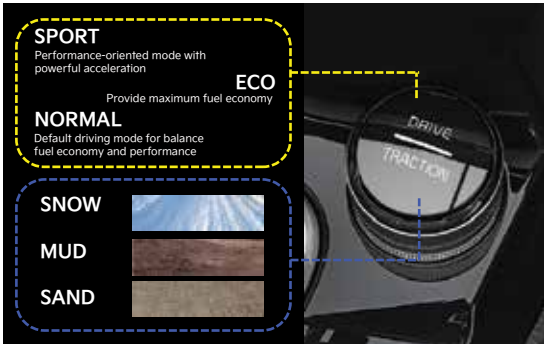

## Specifications

DESCRIPTION	GT Line	EX P	EX	E
<b>Power train</b>				
Type	Kappa, 1.4L Turbo - Dual CVVT, Direct Injection			
Displacement (cc)	1.353			
Maximum Power (PS/rpm)	140/6.000			
Maximum Torque (Nm/rpm)	242/1.500 - 3.200			
Transmission	7 speed DCT			
<b>STEERING SYSTEM</b>				
Type	Rack & Pinion			
Power Steering	Electric Power Steering			
<b>BRAKE</b>				
Type	Front	Ventilated Disc with ABS		
	Rear	Disc		
<b>DIMENSION</b>				
Length/Width/Height (mm)	4.315/1.800/1.645			
Wheel base (mm)	2.610			
Front/Rear Tread (mm)	1.560/1.583			
Turning Radius (mm)	5.300			
Wheel, tire	215/60 R17		205/65 R16	
Fuel tank capacity (L)	55			
<b>SUSPENSION</b>				
Front	Mc Pherson Strut			
Rear	Coupled Torsion Beam Axle			
<b>EXTERIOR</b>				
Door Handle	Chrome coating	Body Color		
Sun Roof	Sunroof, power sliding & Tilting			-
Window beltline	Chrome coating			-
Radiator Grill	Diamond pattern Chrome Coating		Silver painted with black color	
Rear Spoiler	Integrated with high mounted stop lamp			
Outside Mirror	Body color w/ Electric mirror, Heated and Power Folding			
Head Lamp	Auto light, Full LED	Auto Light, Projector	Projector	-
Day Time Running Light	KIA Signature LED with positioning lamp		LED	Positioning lamp (Bulb)
Fog Lamp	"Ice Cube" LED & Rear fog lamp	"Ice Cube" LED	Projector	-
Rear combination lamp	LED		-	Bulb
Rear Back Door Glass	with defogger timer and wiper			
<b>INTERIOR</b>				
Steering Wheel	Leather, 3 Spoke Sport with Tilt, Telescopic & Audio control		3 Spoke Sport with Tilt	
Power window	Auto up & down with safety (Driver)			
Front Console	with two cup holder			
Meter Cluster	Supervision with 7" LCD driver information		3.5" LCD Driver Information	
Inner door handle	Satin Chrome			-
Front Seat	6- Way Adjustable Power Seat		Sliding, reclining, height adjuster	
Rear Seat	Reclining with arm rest and cup holder			
Seat Material	GT Line Signature Leather	Artificial Leather	Fabric	
Power supply	Wireless Charging, USB slot and outlet DC 12V			USB slot and outlet DC 12V
<b>SAFETY &amp; SECURITY</b>				
Body structure	Advanced High Strength Steel & Press Hot Stamping			
Airbag	Six Airbag (Driver, passenger, side and curtain)		Dual Airbag (Driver&passenger)	
Keyless Entry	Smart key with start/stop button		Mechanical key	
Front Safety Belt	3 Point ELR			
Rear Safety Belt	3 Point ELR (Side) 2 point (Center)			
Parking assist	Front & Rear with dynamic parking guideline		Rear parking assist	
Camera	Rear View Monitor w/ Switch	Rear View Monitor		-
High Mounted Stop Lamp	S		-	
<b>AUDIO &amp; SPEAKER</b>				
Head unit	Floating 8" LCD, with Bluetooth voice recognition, USB and Auxiliary connecti Wireless Apple Car Play, Android Auto and rear view monitor		3.8" LCD Bluetooth voice recognition, USB and Auxilia connection	
Speaker	4 Main Speaker + 2 tweeter			
<b>COMFORT</b>				
Air Conditioning	Auto Climate control with rear ventilation		Manual Air Conditioner	
Drive mode	Sport, Eco, Normal, Mud, Snow & Sand			
Cruise Control	Standard		-	
Paddle Shift	S	-		
Head Up Display	S	-		
Electric Chromic Mirror	S	-		
Remote Start Engine	S		-	
Ventilated Seat	S	-		
Sound Mood Ligh	S	-		
Wireless Charger	S		-	