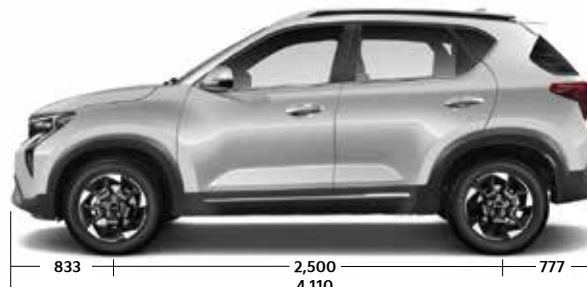

Dual Tone

Roof: Aurora Black Pearl
Body: Glacier White Pearl

Roof: Aurora Black Pearl
Body: Intense Red

*Only for ultimate variants

Dimensions

Unit : mm

Tire and Wheel

16 Inch Diamond
Cutting Alloy Wheel
Black High Gloss